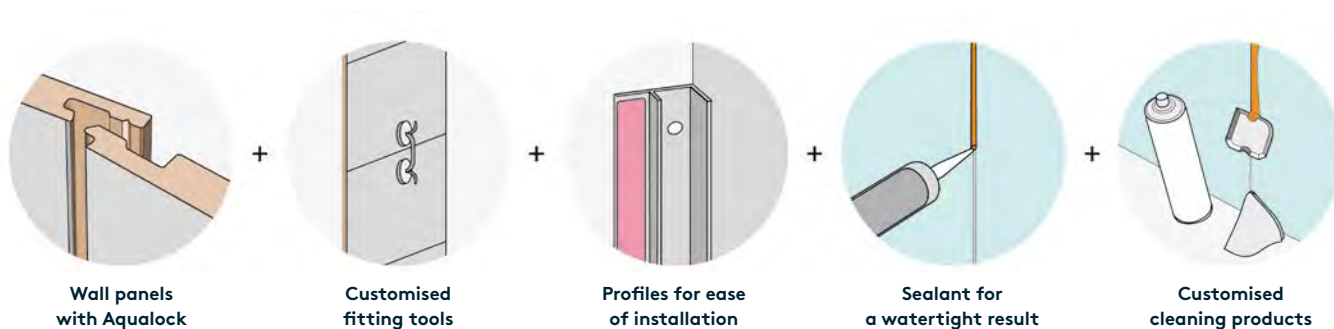

A simple and complete solution

Fibo's wall system is fully watertight and is supplied as a complete solution consisting of wall panels, profiles and accessories.

The system

1. Wall Panels

Composition

Our panels are made from a PEFC- certified seven-layer birch plywood core, a high-pressed surface, and Aqualock tongue and groove joint which is quick and easy to install, creating a 100% waterproof wall panel system for interior walls.

Designed and manufactured in Norway since 1952, creating instant transformations of walls within hours. The system is approved under stringent SINTEF wet room standards in Scandinavia.

High pressure laminate with a 100 % watertight surface