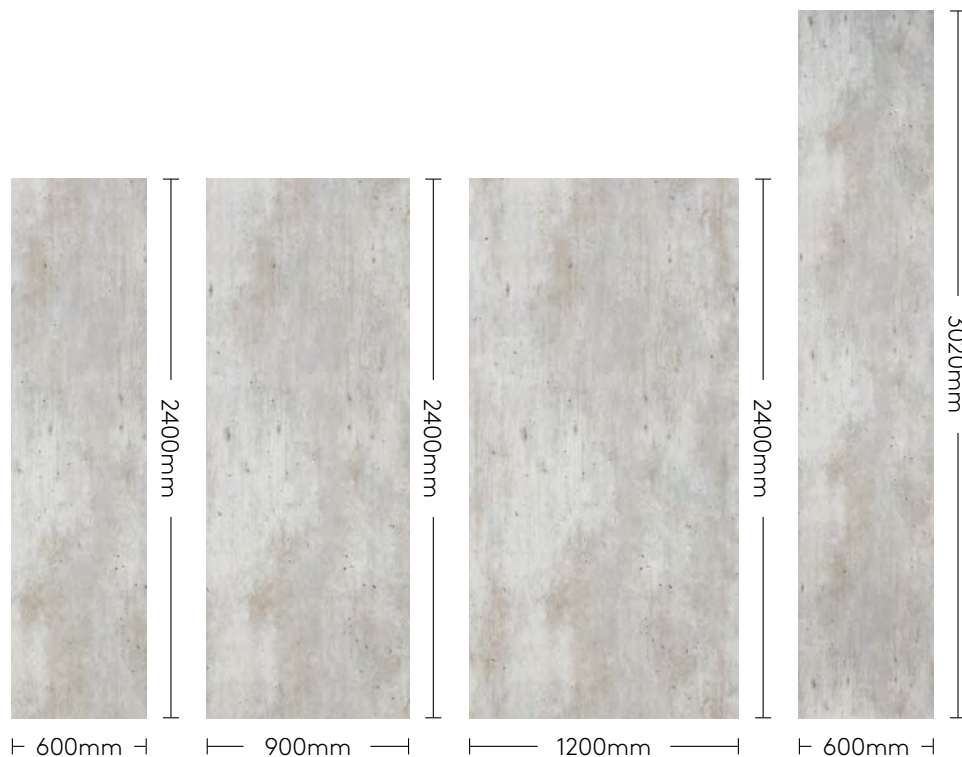

A simple and complete solution

Fibo's wall system is fully watertight and is supplied as a complete solution consisting of wall panels, profiles and accessories.

The system

1. Wall Panels

Composition

Our panels are made from a PEFC- certified seven-layer birch plywood core, a high-pressed surface, and Aqualock tongue and groove joint which is quick and easy to install, creating a 100% waterproof wall panel system for interior walls.

Designed and manufactured in Norway since 1952, creating instant transformations of walls within hours. The system is approved under stringent SINTEF wet room standards in Scandinavia.

High pressure laminate with a 100 % watertight surface

Plywood core

Enhanced moisture barrier

Panel size options

With 2400mm high and 600mm wide wall panels, you can easily cover the wall from floor to ceiling. Some of our panels are also available in 900mm wide with a tongue and groove joint and 1200mm wide in square edge only. As a special order, panels in heights of 3020mm are available for rooms with particularly high ceilings. For more information, please contact the office on 01494 771242 or email sales@fibo.co.uk.