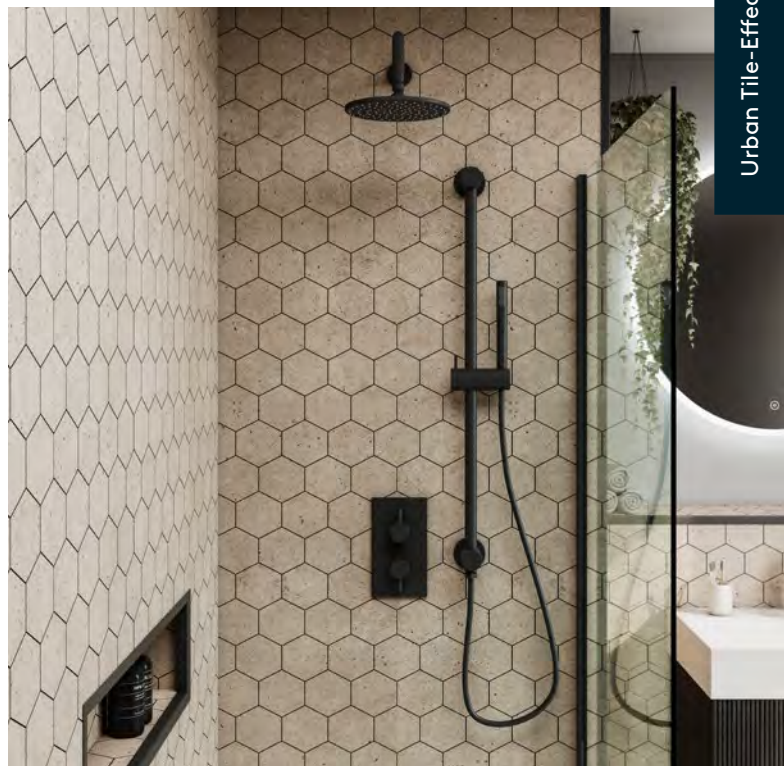

Modern, bold and stylish

Our Urban collection is both modern and stylish. With neat geometric designs such as the Stacked Subway, it is inspired by patterns and shapes found in urban city environments.

The trendy Metro Brick is now available with a splash of colour as well as the ever-popular white and grey shades. For a bolder statement in the bathroom, why not choose one of our Hexagonal designs now available in stunning Rough Cement. For a smart way to transform your walls, why not try the classic Herringbone or our new Chevron designs?

Scan the QR code to visit our website and find out more about the Urban Tile-Effect Collection.