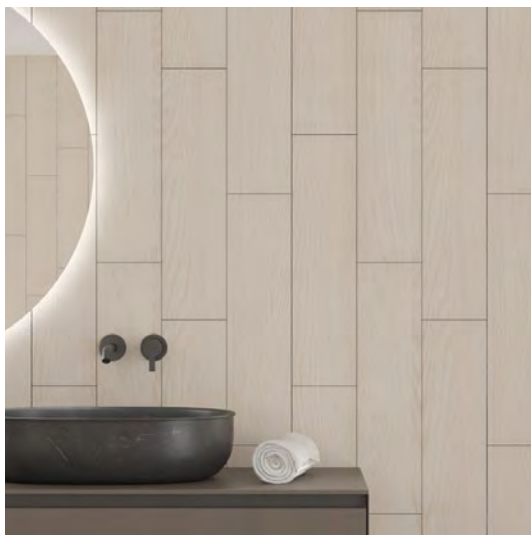

Norwegian heritage

Bang on trend, the Scandinavian range reflects our Norwegian heritage with clean lines and smart tile effects.

Whether you prefer a rustic wood effect, a super-modern industrial look or a warm and cozy haven, this collection has something for everyone and can be styled in line with modern bathroom trends.

Fibo's tile-effect panels are specially produced with realistic grout lines that make them look and feel just like tiles but without the hassle of grout maintenance. Life is too short for cleaning!

Scan the QR code to visit our website and find out more about the Scandinavian Tile-Effect Collection.