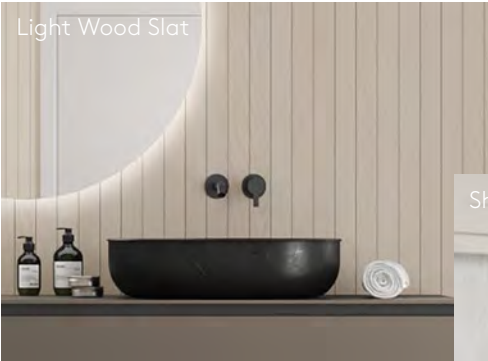

Shabby Chic

Elevating your spaces easily

Create your ideal designed room with our waterproof wall system. Our stunning designs allow you to create the perfect mood from a selection of colours and finishes including marbles, stones and woods in tile and plain panel patterns.

Light Wood Slat