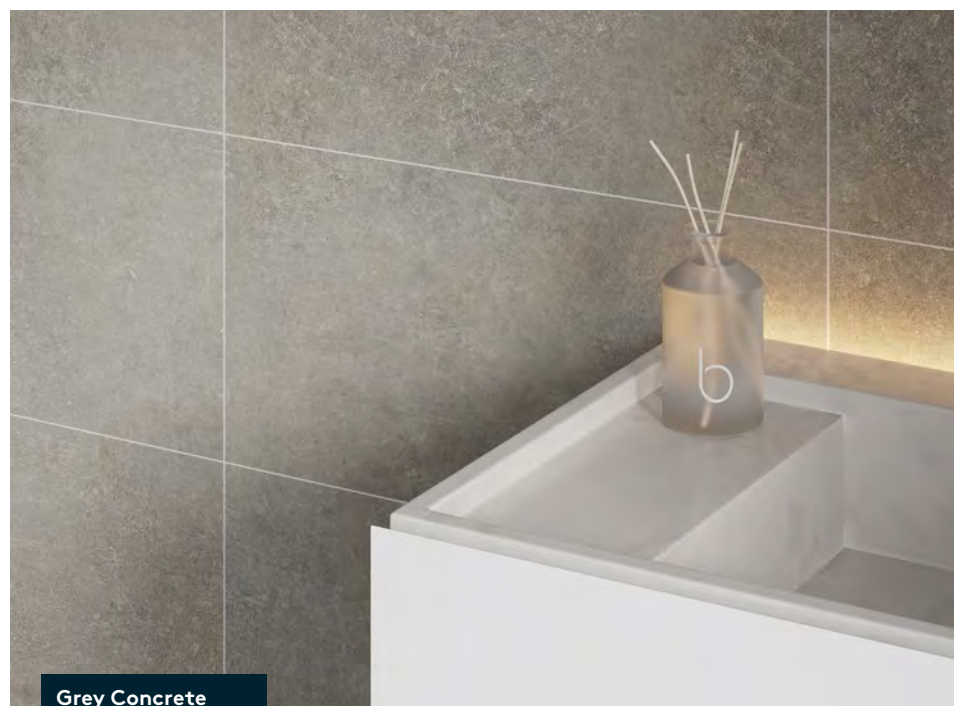

Grey Concrete
Code: 4943-M6030