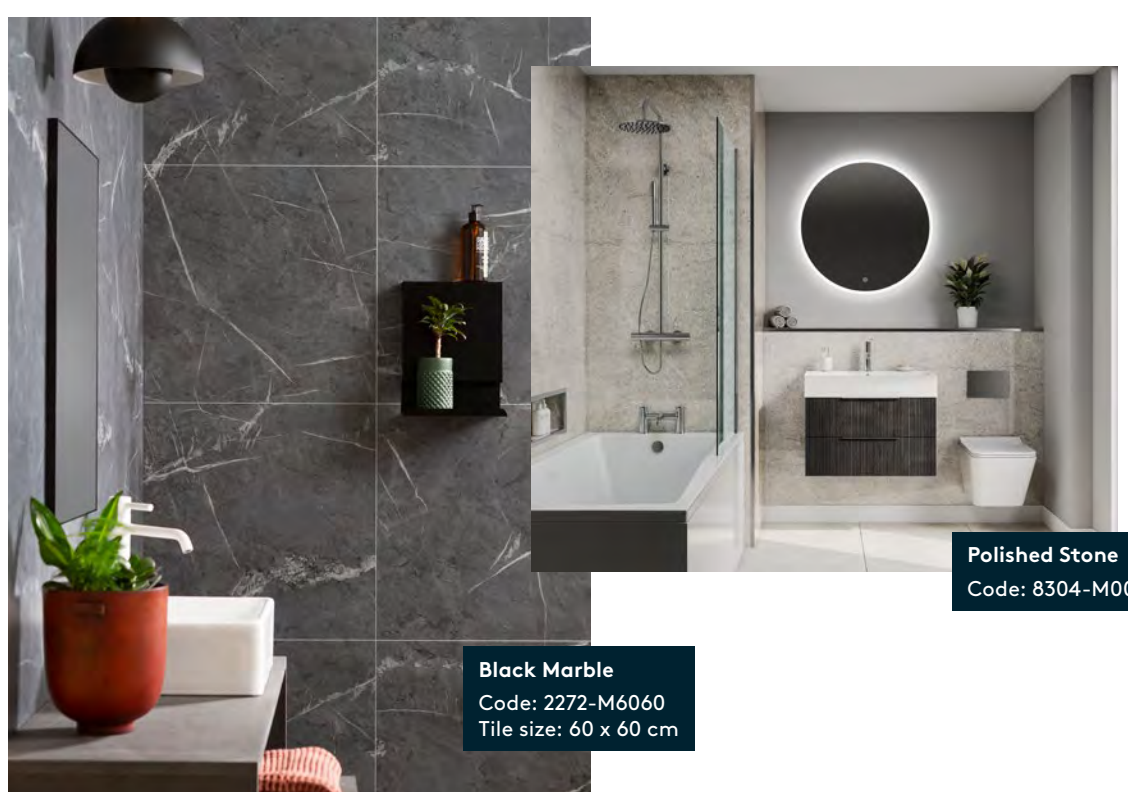

Black Marble
Code: 2272-M6060
Tile size: 60 x 60 cm

Polished Stone
Code: 8304-M00