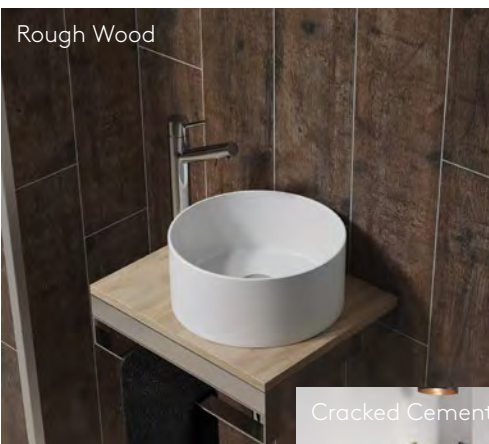

Cracked Cement

Rough Wood