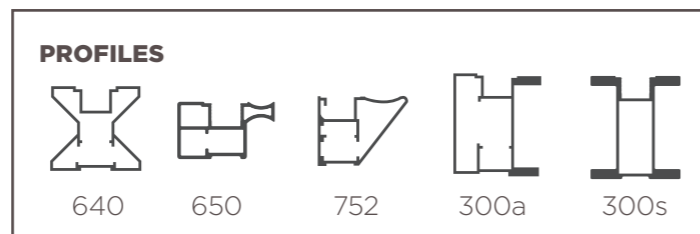

Silver aluminium frame with a bespoke vinyl applied to boards