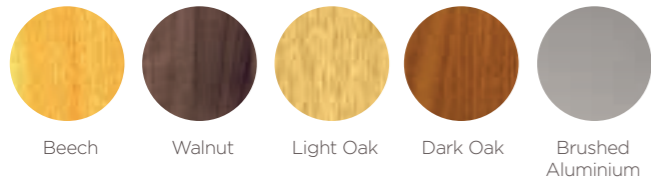

COLOURS

A wide and well balanced range of colours and textures that can provide a combination of classic, modern and trend orientated designs. From MFC boards with realistic surface textures to coloured glass that sparkles, our extensive range gives you everything you need to add perspective, personality and style.

From a range of well balanced wood grain effect Steel, to striking Brushed Aluminium and everything in-between, lifeless door frames are now a thing of the past.

FRAMES & TRACKS

KENSINGTON

PAINT

VINYL

WOOD GRAIN

LACQUERED FINISH

GEMINI

RAUMPLUS

NUEVO

SHAKER

DELANO / DELANO SLIM-LINE

Other colours maybe available upon request. Samples are available for a small fee. Due to variations in the printing process, colours shown may deviate from the actual. Products, colours and finishes are available while stocks last.

* Etched gold available in 300 series only.

MFC & GLASS STANDARD RANGE

STANDARD COLOURS *Please note some colours are available in various 'ST' finishes.*

PREMIUM COLOURS *Please note some colours are available in various 'ST' finishes.*

MIRROR & COLOURED GLASS

MIRRORS

LOW IRON GLASS

METALLIC COLOURED GLASS

COLOURED GLASS

SATIN GLASS RANGE