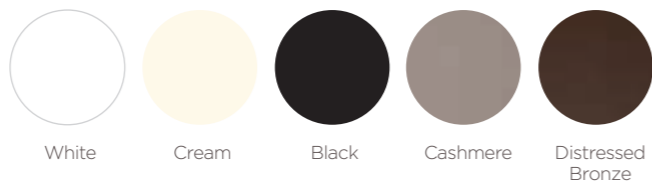

COLOURS

A wide and well balanced range of colours and textures that can provide a combination of classic, modern and trend orientated designs. From MFC boards with realistic surface textures to coloured glass that sparkles, our extensive range gives you everything you need to add perspective, personality and style.

From a range of well balanced wood grain effect Steel, to striking Brushed Aluminium and everything in-between, lifeless door frames are now a thing of the past.

FRAMES & TRACKS

KENSINGTON

PAINT

VINYL

WOOD GRAIN

LACQUERED FINISH

GEMINI

RAUMPLUS

NUEVO

SHAKER

DELANO / DELANO SLIM-LINE

Other colours maybe available upon request. Samples are available for a small fee. Due to variations in the printing process, colours shown may deviate from the actual. Products, colours and finishes are available while stocks last.

* Etched gold available in 300 series only.

MFC & GLASS STANDARD RANGE

STANDARD COLOURS *Please note some colours are available in various 'ST' finishes.*

PREMIUM COLOURS *Please note some colours are available in various 'ST' finishes.*

MIRROR & COLOURED GLASS

MIRRORS

LOW IRON GLASS

METALLIC COLOURED GLASS

COLOURED GLASS

SATIN GLASS RANGE