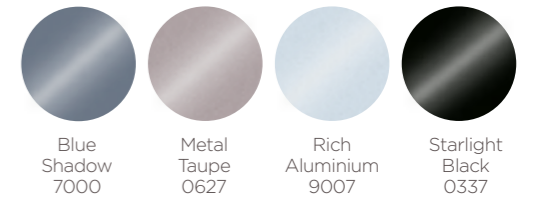

### STANDARD COLOURS *Please note some colours are available in various 'ST' finishes.*

### PREMIUM COLOURS *Please note some colours are available in various 'ST' finishes.*

### MIRROR & COLOURED GLASS

#### METALLIC COLOURED GLASS