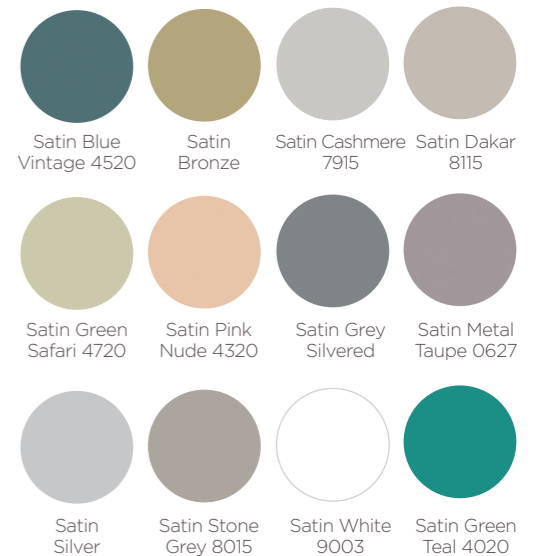

SATIN GLASS RANGE